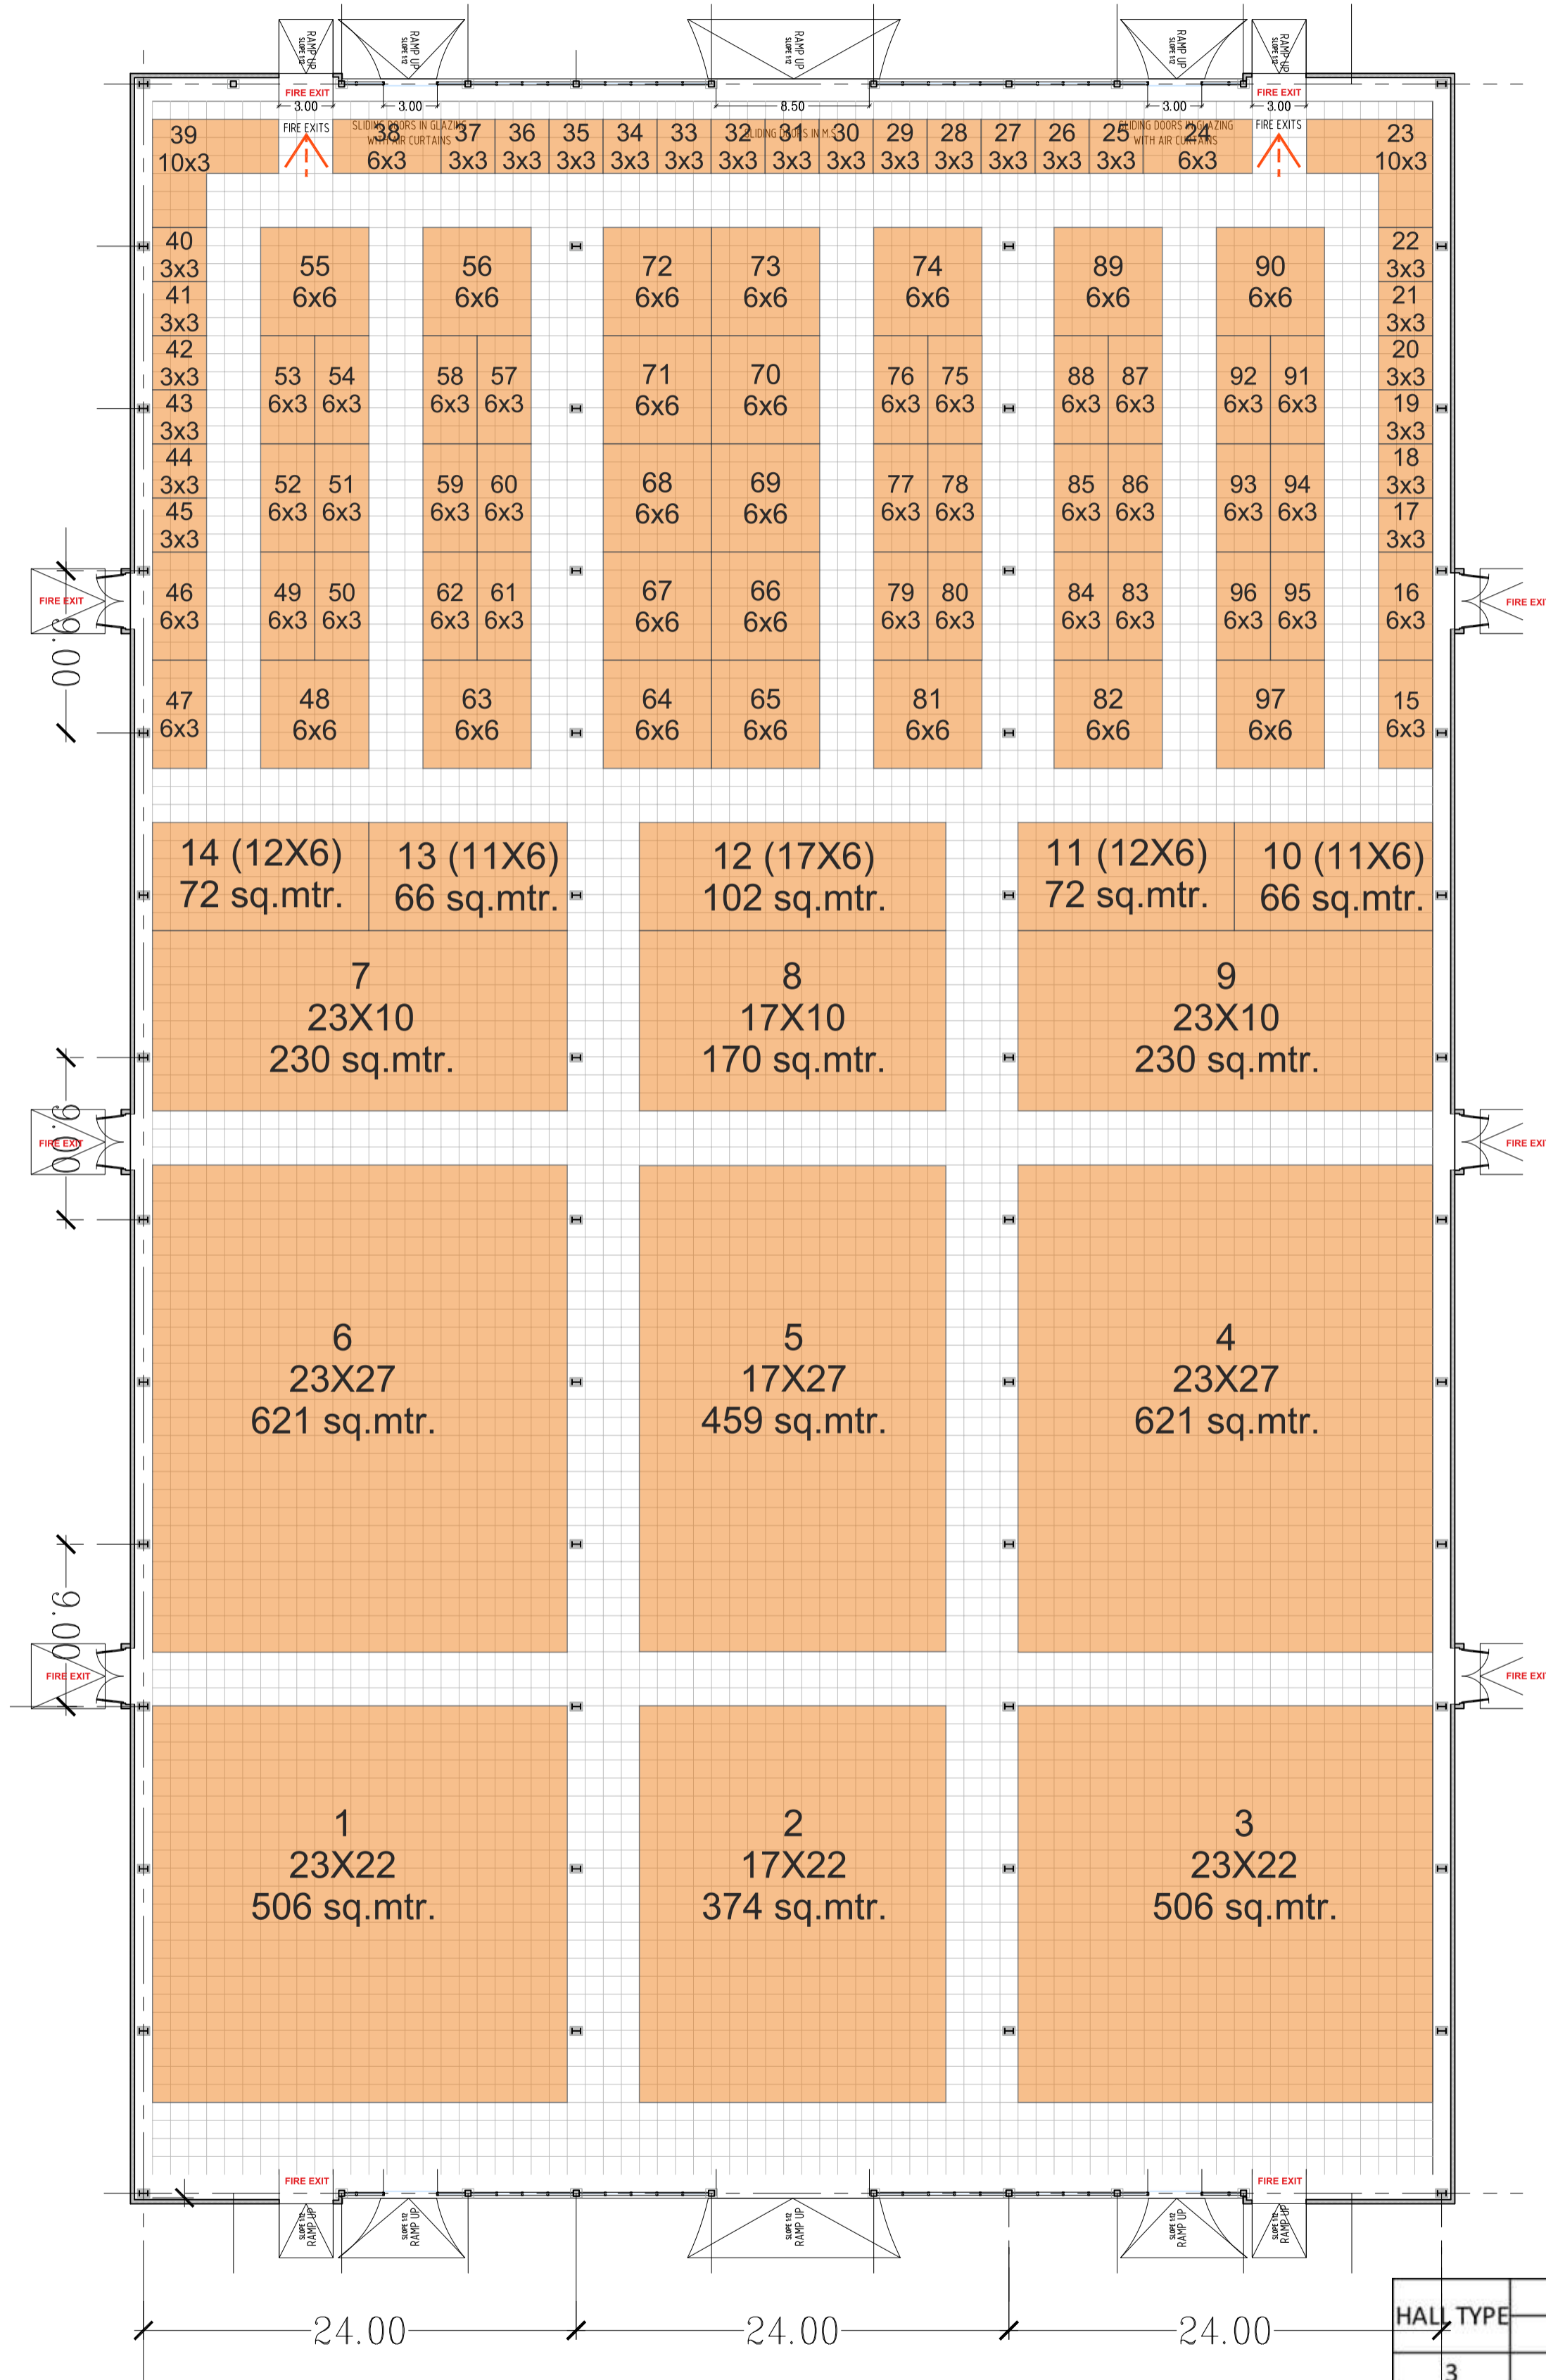

HALL - 5 CERAMICS

HALL TYPE	SIZE (M)		
	L	W.	EVE H.
3	118.10	73.45	18.00