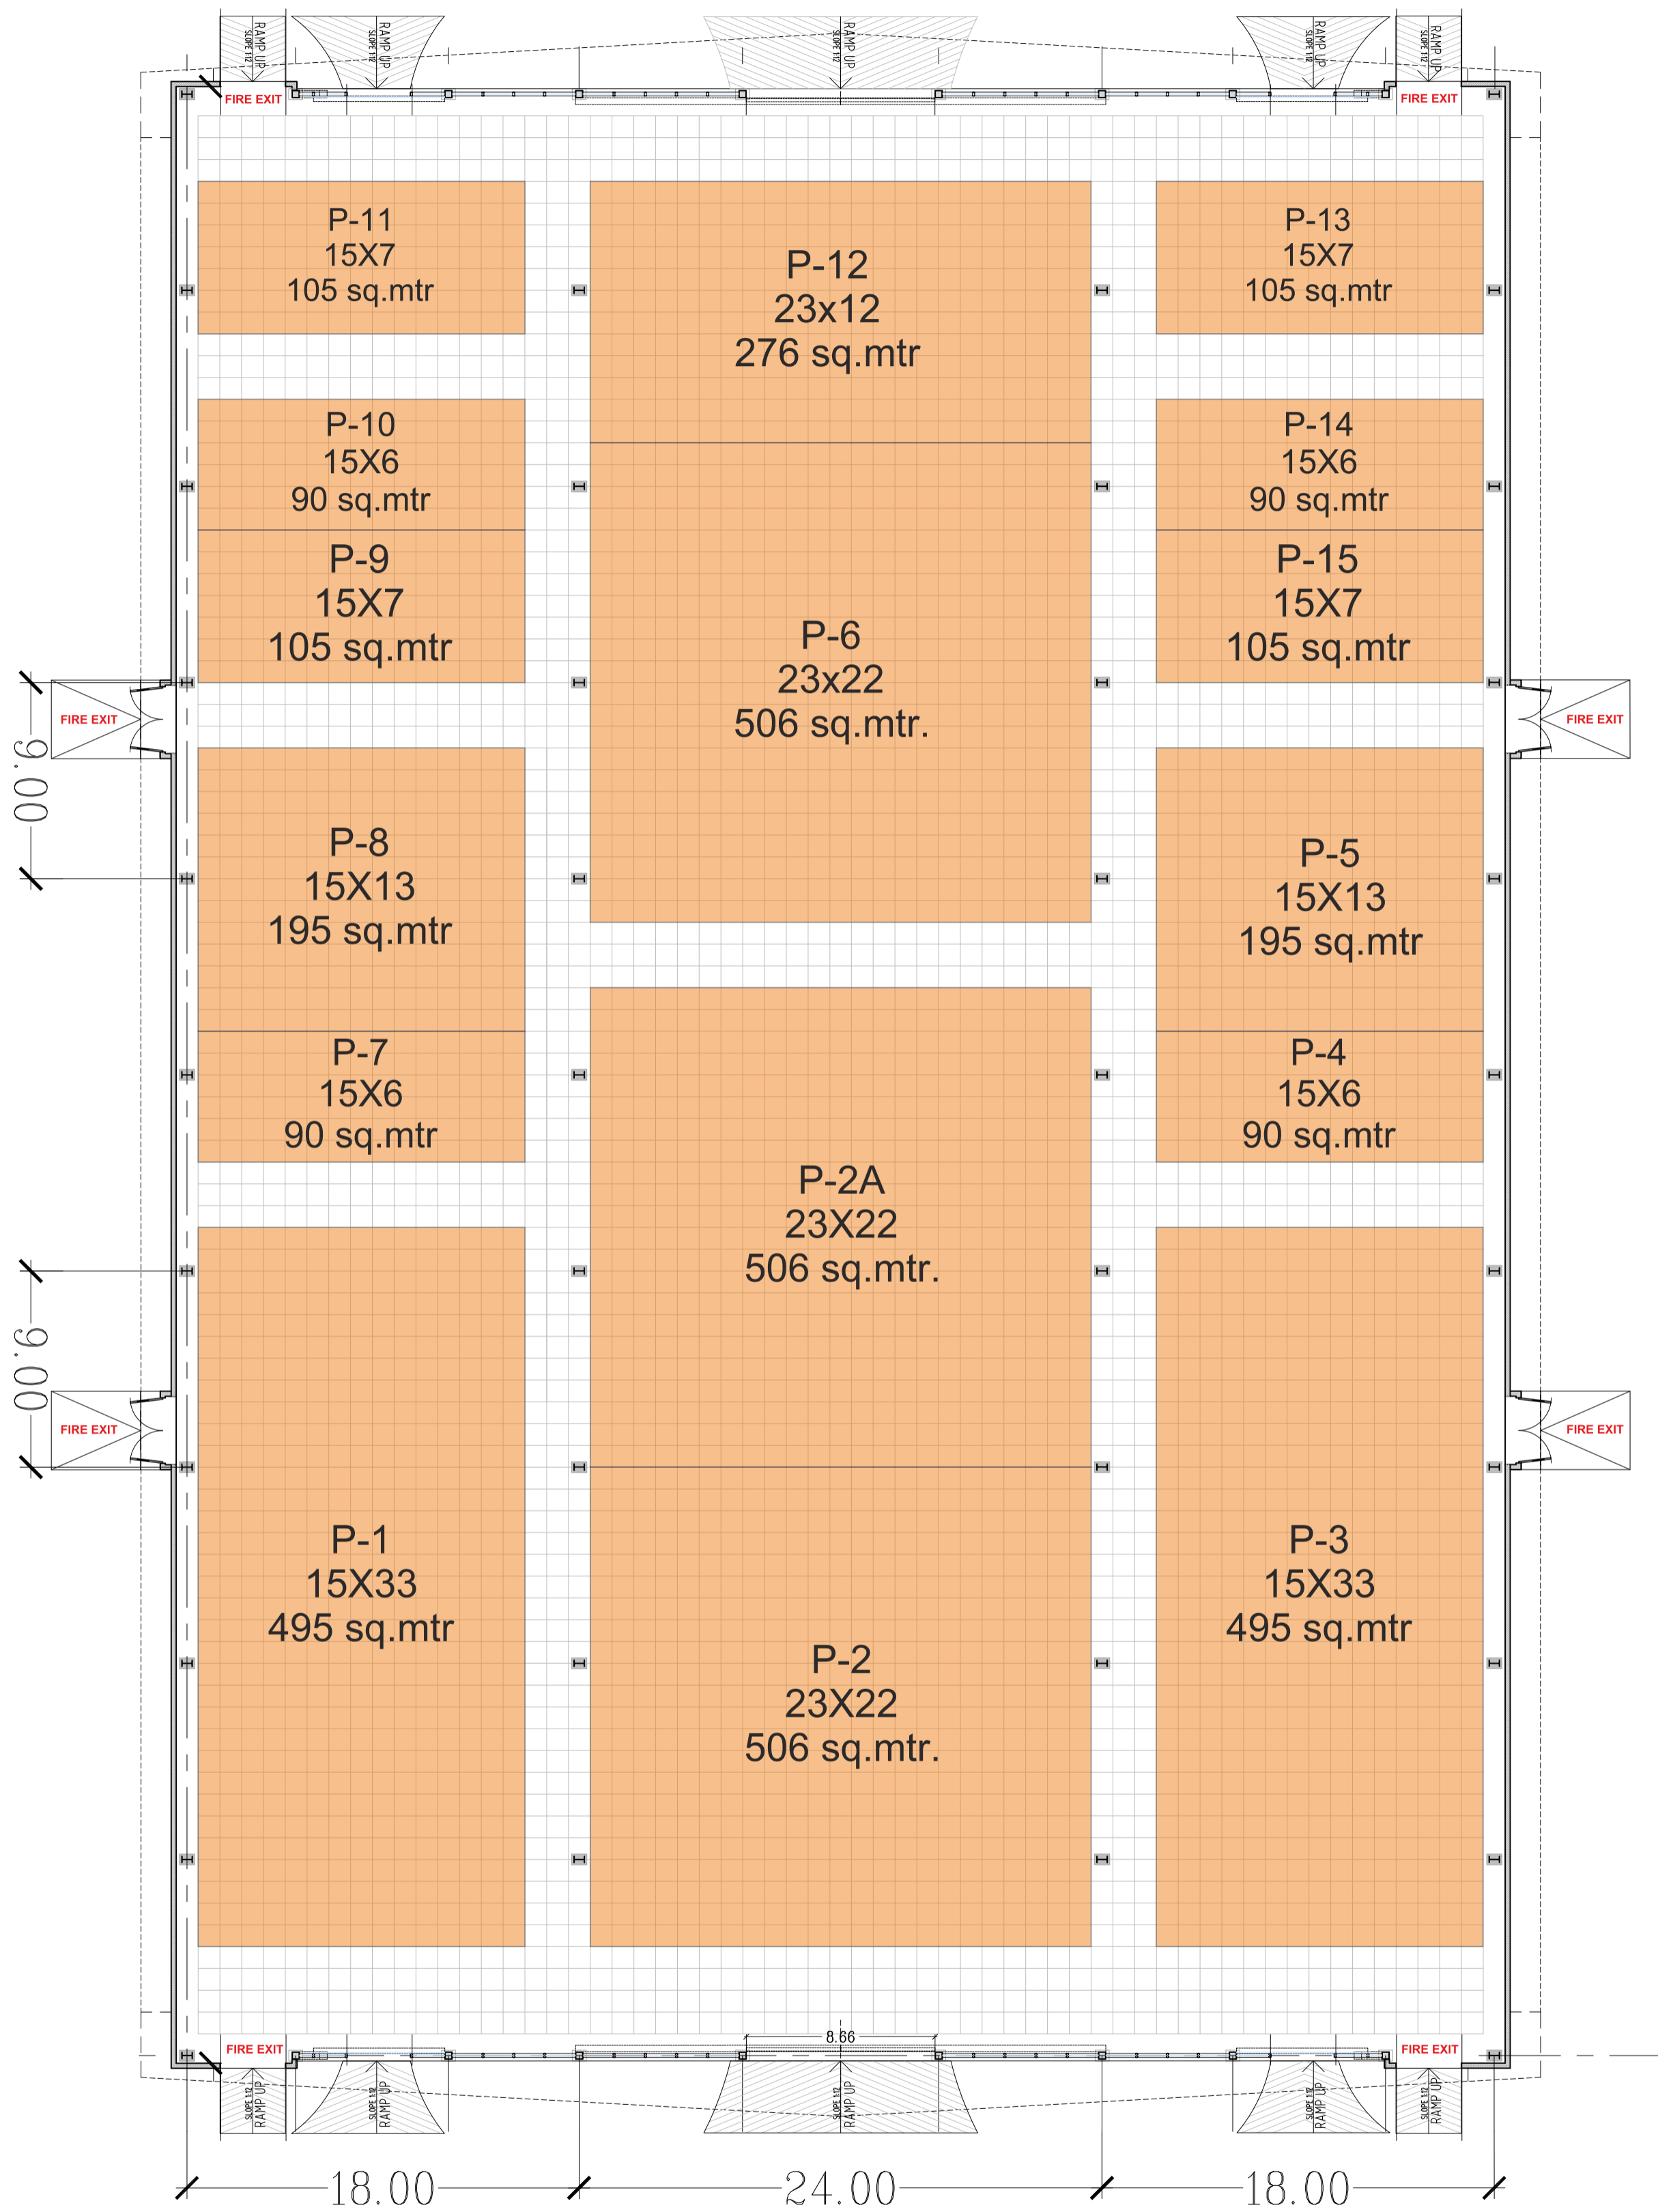

HALL - 12

CORPORATE PAVILION

HALL TYPE	SIZE (M)		
	L.	W.	EVE H.
1	91.15	61.45	6.00