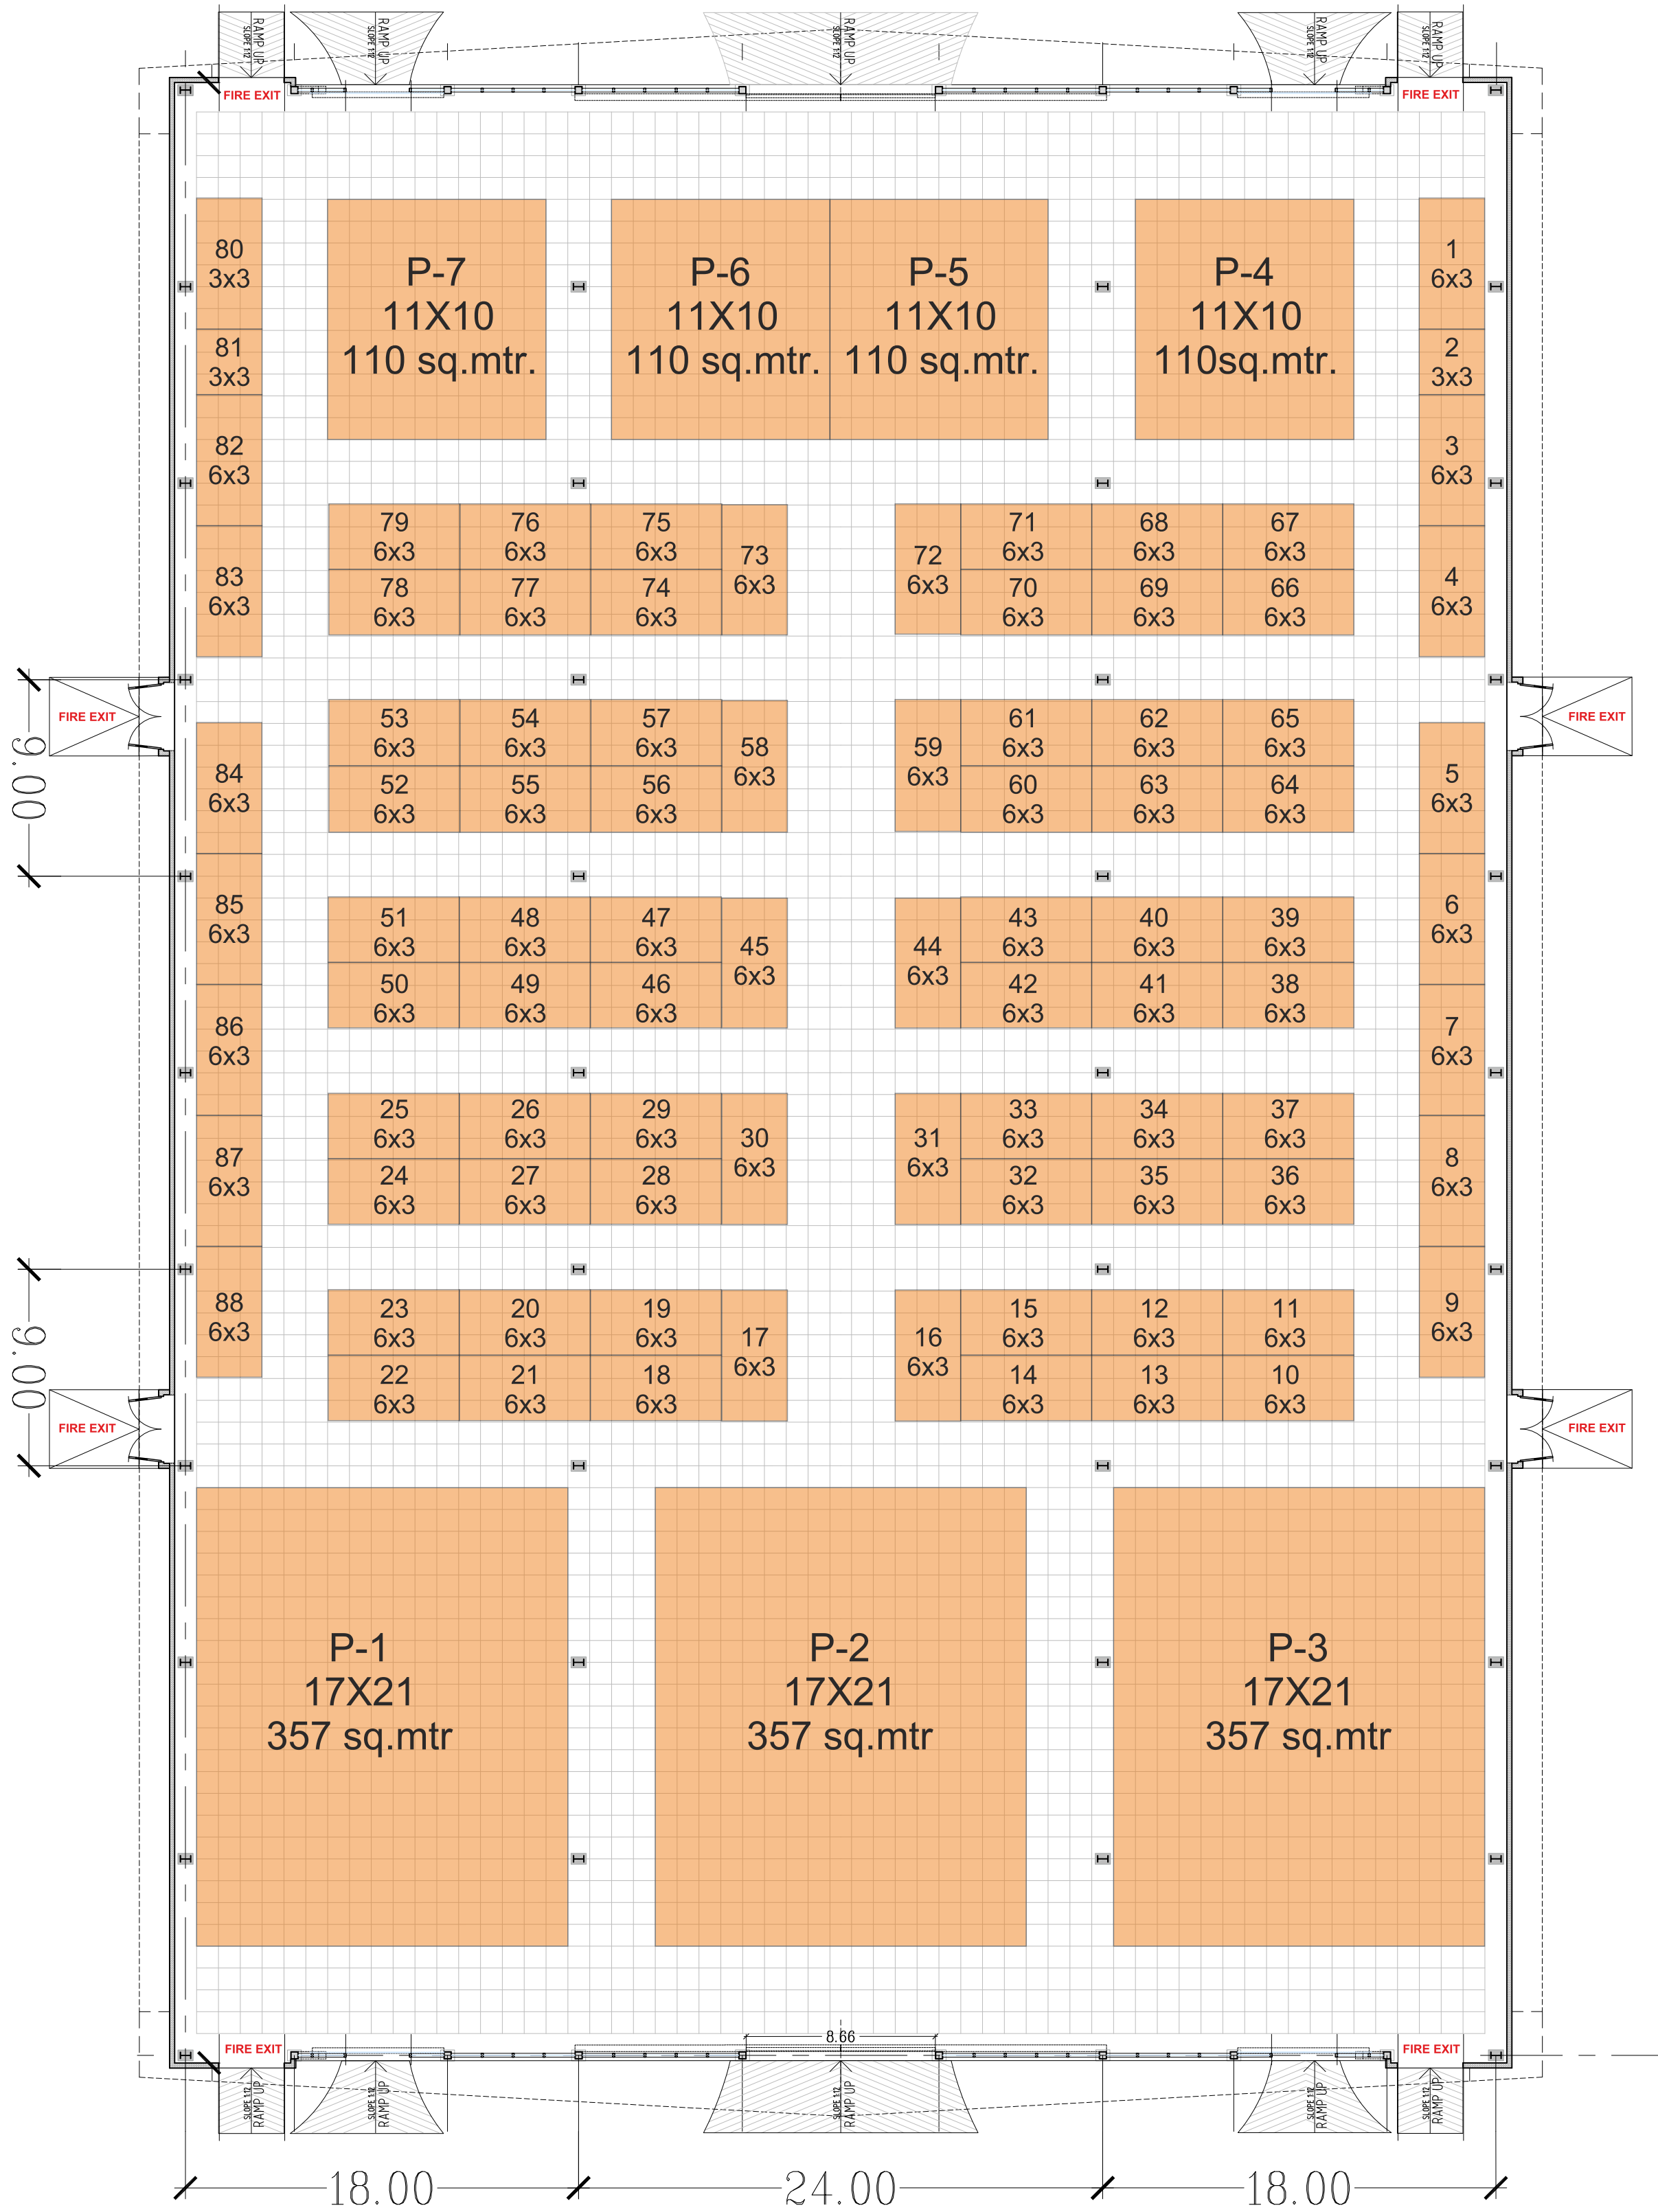

HALL - 10

TEXTILES & LIFESTYLE

HALL TYPE	SIZE (M)		
	L.	W.	EVE H.
1	91.15	61.45	6.00